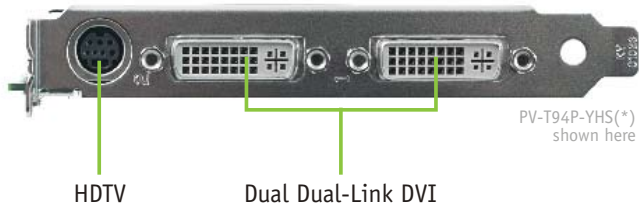

GeForce™ 9600 GT

512MB [256bit] GRAPHICS CARD

HDTV

Dual Dual-Link DVI

Dual Dual-Link Technology

Supporting digital output up to 2560x1600 on two LCD Monitors at the same time.

HDTV Ready and HD Gaming

High-definition video playback and crisp picture quality. Provides world-class TV-out functionality up to 1080i resolution.

SLI Ready

Delivers up to 2x the performance of a single GPU configuration for unparalleled gaming experiences by allowing two graphics cards to run in parallel. The must-have feature for performance PCI-Express graphics, SLI dramatically scales performance on over 60 top PC games.

Dual DVI

Able to drive the industry's largest and highest resolution flat-panel displays.

DVI to Analog Adapter

Includes DVI to Analog Adapter to convert your old VGA output to DVI connector.

HDMI

HDMI is a new standard that combines digital video and audio in a single consumer-friendly connector. HDMI delivers a clear clean image at any window size, including full-screen high-definition resolutions up to 1080p.